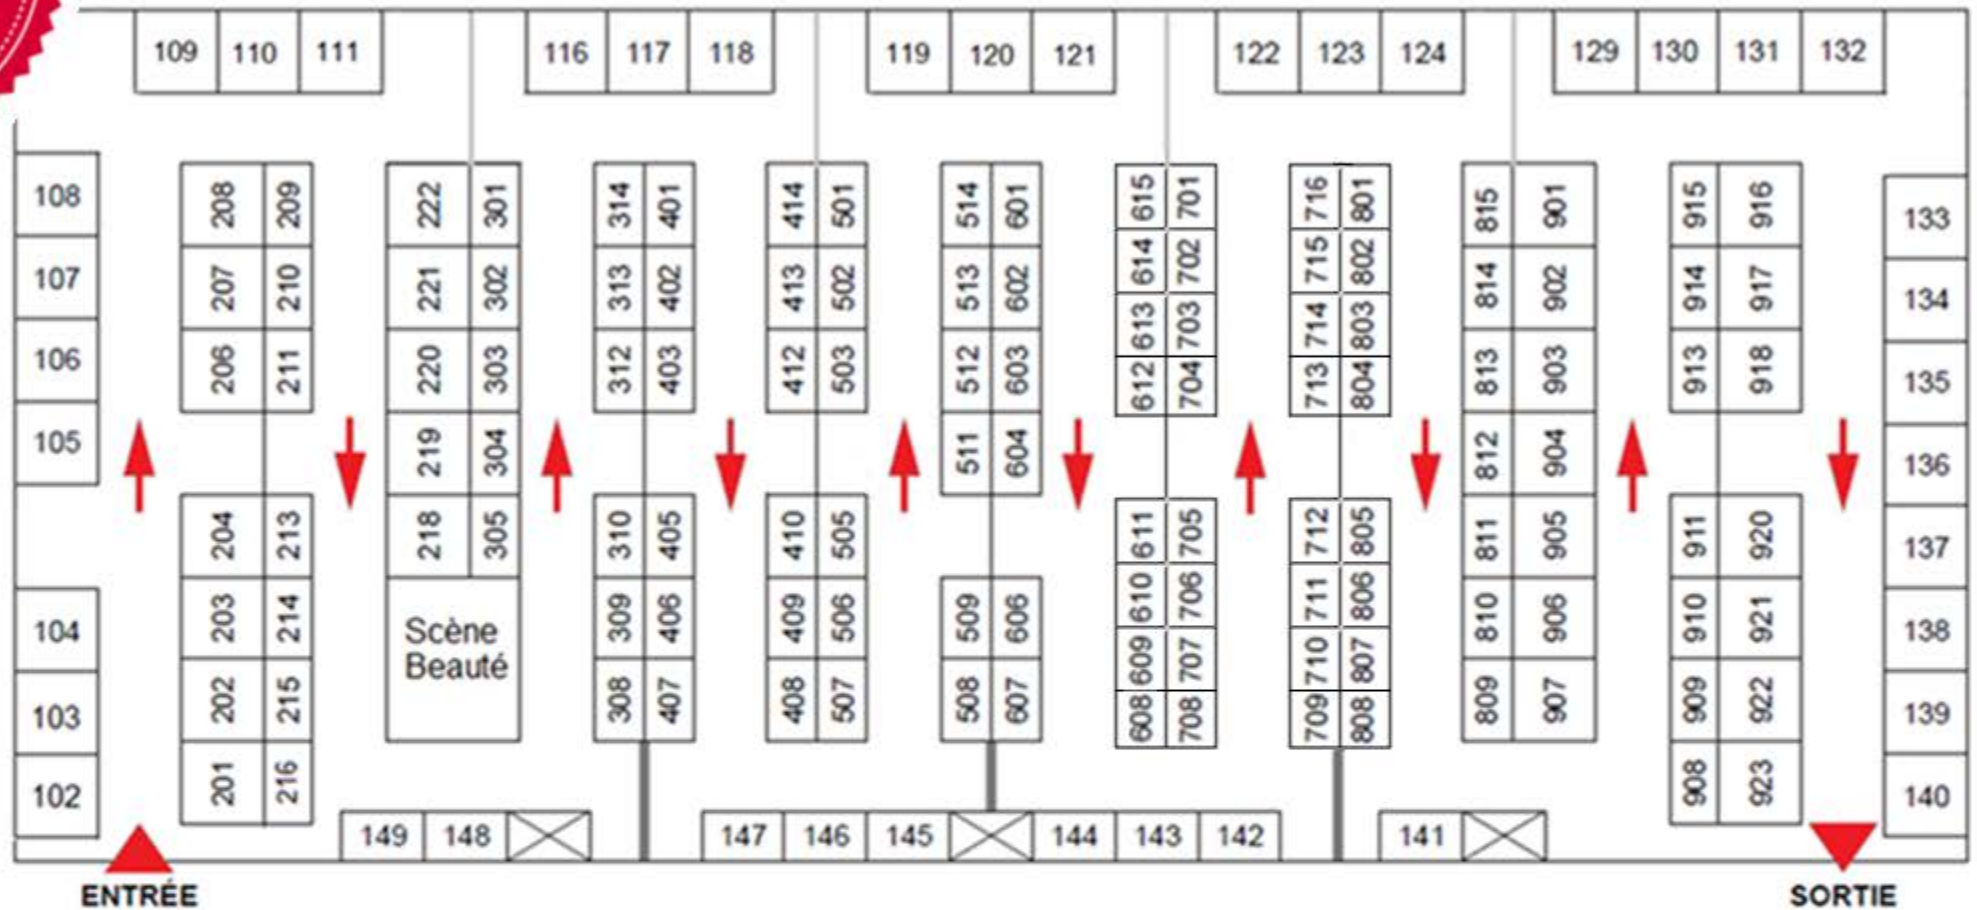

14th EDITION

SFO

INVESTMENT

6 feet x 8 feet : 800\$ ***For services only. This space can only fit a cocktail table or a 4' x 4' table.***

6 feet x 10 feet : 1,100\$

10 feet x 10 feet : 1,650\$

10 feet x 20 feet : 3,100\$

Taxes not included.

This includes: The curtains that make up the booth walls, WIFI, the inscription of your company name in the show's directory as well as the show's web site.

In addition: The rental of an electrical outlet at 100\$. The rental of a phone line at \$160 to operate your transaction terminal. The rental of a table. You are welcome to bring your own table. We can also rent one for you through our supplier.